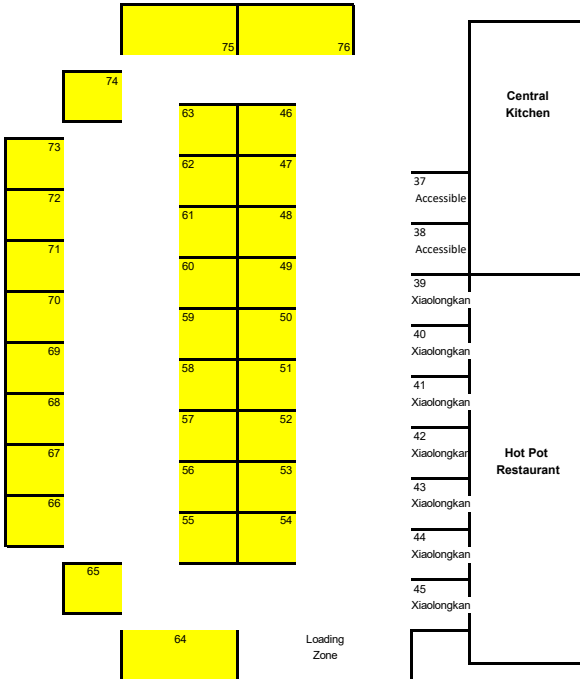

TOK TOK PARKING

CENTRAL PARK - FOOD & BEVERAGE CUSTOMER PARKING

Parking by ParkMate - pay by plate - free for 90 minutes, and max 3 hour parking (\$4 per hour)

Free parking anywhere after 5pm

BUILDING 8 CARPARK - PAY BY PLATE HIGHLIGHTED YELLOW

Customers must enter number plate via ParkMate app or pay by plate machine onsite.

BUILDING 10 UNDERGROUGH PARKING- PAY BY PLATE HIGHLIGHTED YELLOW

Free parking anywhere after 5pm

Internal access from car park

See photo below to find Building 10 & 8 underground parking